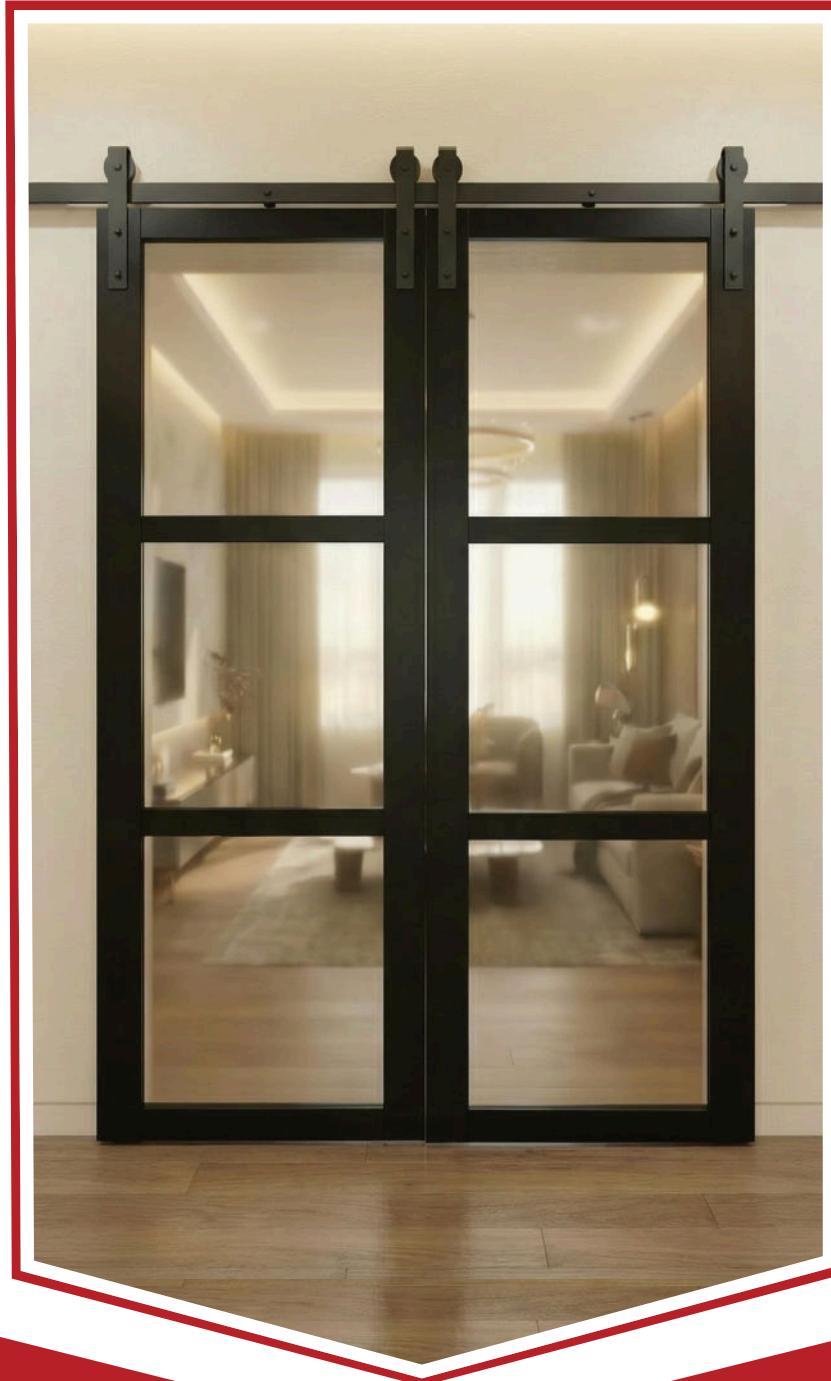

SPECIALIZING IN CUSTOM MIRROR WARDROBE DOORS

MANUFACTURER OF A HEAVY DUTY, QUALITY MIRROR DOOR WITH MANY GREAT FEATURES

M-4000 LIBERTY BARN DOOR

Our top-mounted "LIBERTY" model combines durability with clean, modern aesthetics.

This trackless design opens up possibilities beyond the standard closet — ideal for room dividers, open-plan spaces, and unique custom applications.

**ASSEMBLED
IN THE USA**

KEY FEATURES

- 3" aluminum frame with hollow tube side mold
- Heavy-duty extrusions for long-lasting support
- 3/16" high-quality mirrors for superior reflection and durability
- Vinyl bumpers for a soft cushion close

Our wide stile barn door frame features a sleek, 3" wide aluminum profile with a hollow tube side mold design. Built with heavy-duty extrusions, robust 3/16" mirrors with Cat 2 Safety backing, and smooth-gliding, heavy-duty top-hung hardware.