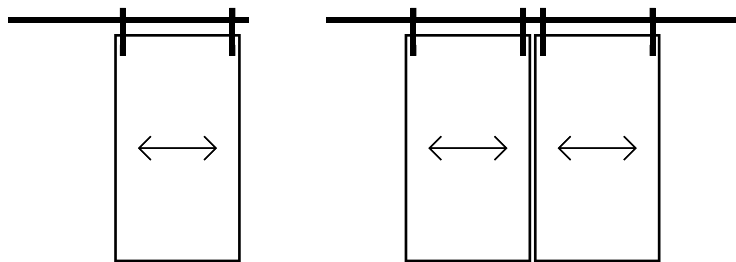

AT MCCOY DOORS & MORE, WE DESIGN TOP OF THE LINE MIRROR WARDROBE DOORS.

Our wide stile barn door frame features a sleek, 3" wide aluminum profile with a hollow tube side mold design. Built with heavy-duty extrusions, robust 3/16" mirrors with Cat 2 Safety backing, and smooth-gliding, heavy-duty top-hung hardware.

We have a "can do" attitude that focuses on the needs of the customer and will do whatever it takes to ensure your complete satisfaction.

AVAILABLE TRACK CONFIGURATIONS

(All M-4000 LIBERTY configurations are top-mount only)

Single panel system

Dual panel system

CUSTOM DIMENSIONS

Height: Up to 10'

Width: Custom configurations

Experience the McCoy difference — quality and craftsmanship you can count on.