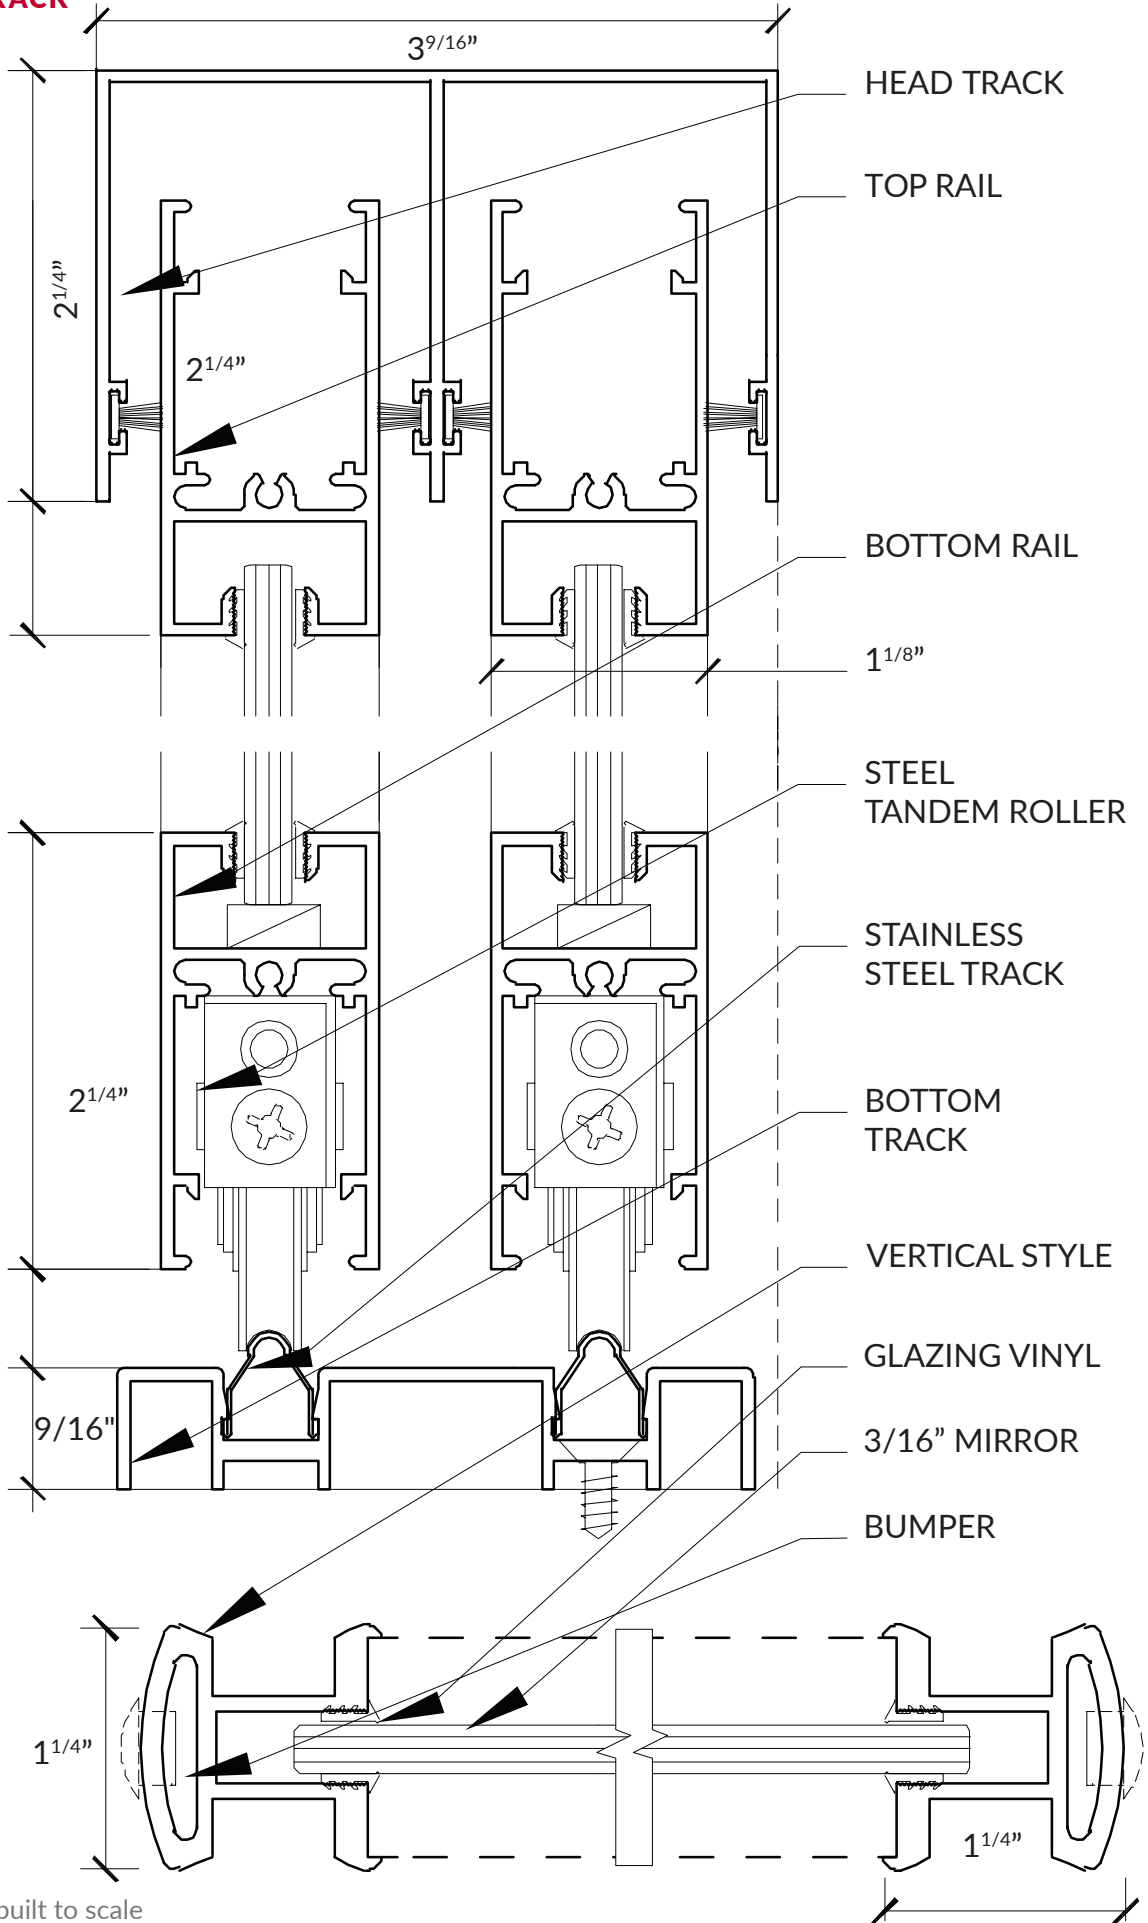

**1000 SERIES FRAMED
DOUBLE TRACK**

*Dimensions built to scale