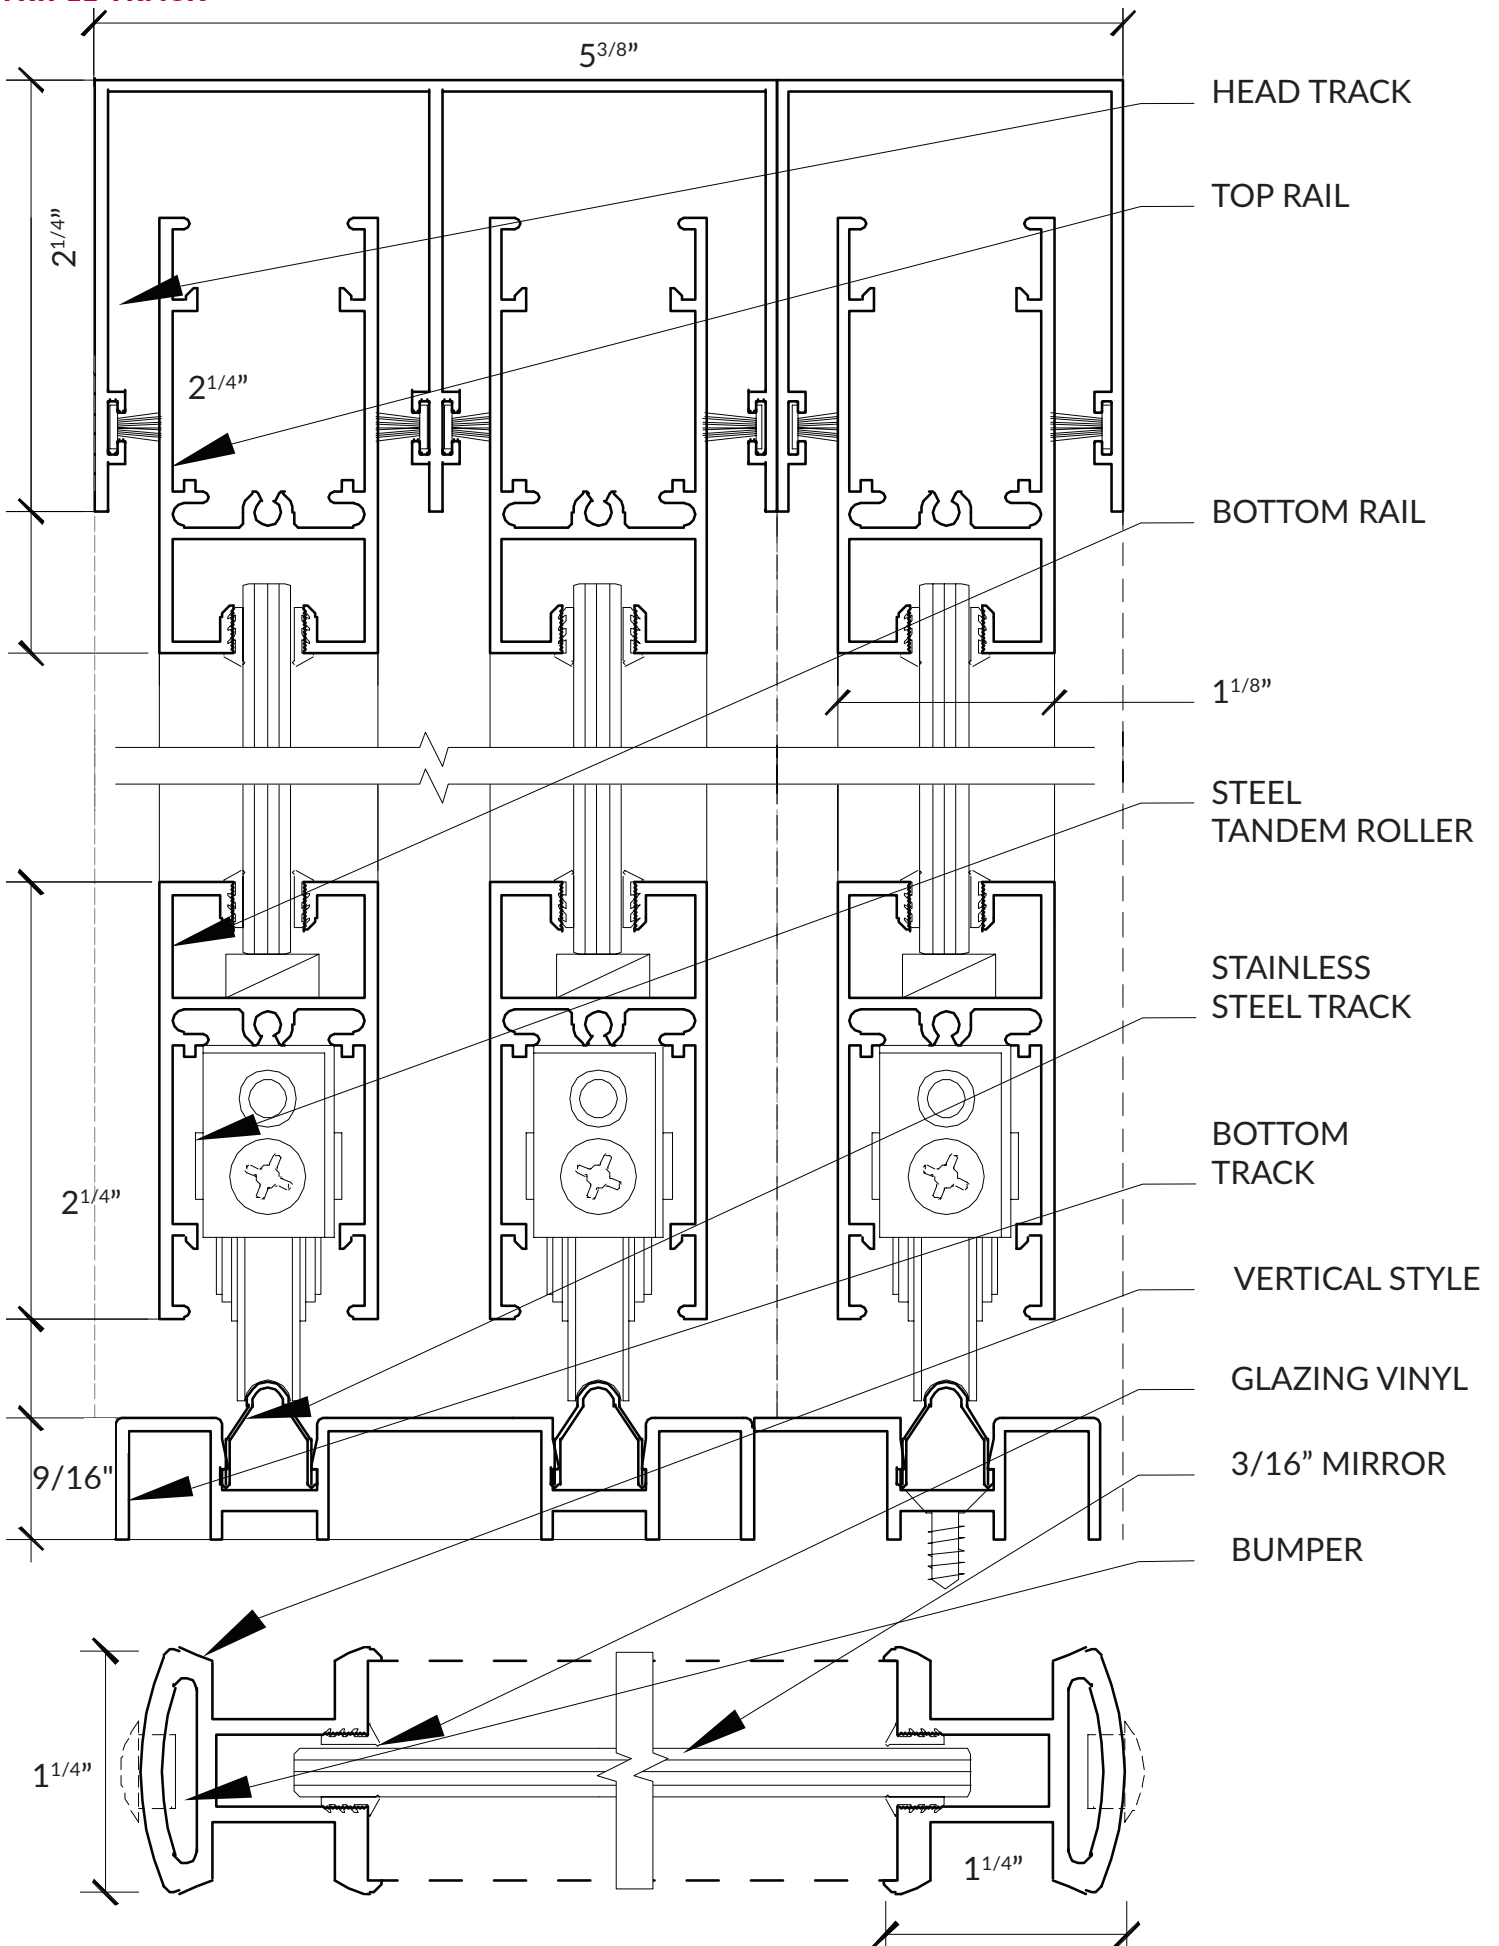

1000 SERIES FRAMED TRIPLE TRACK