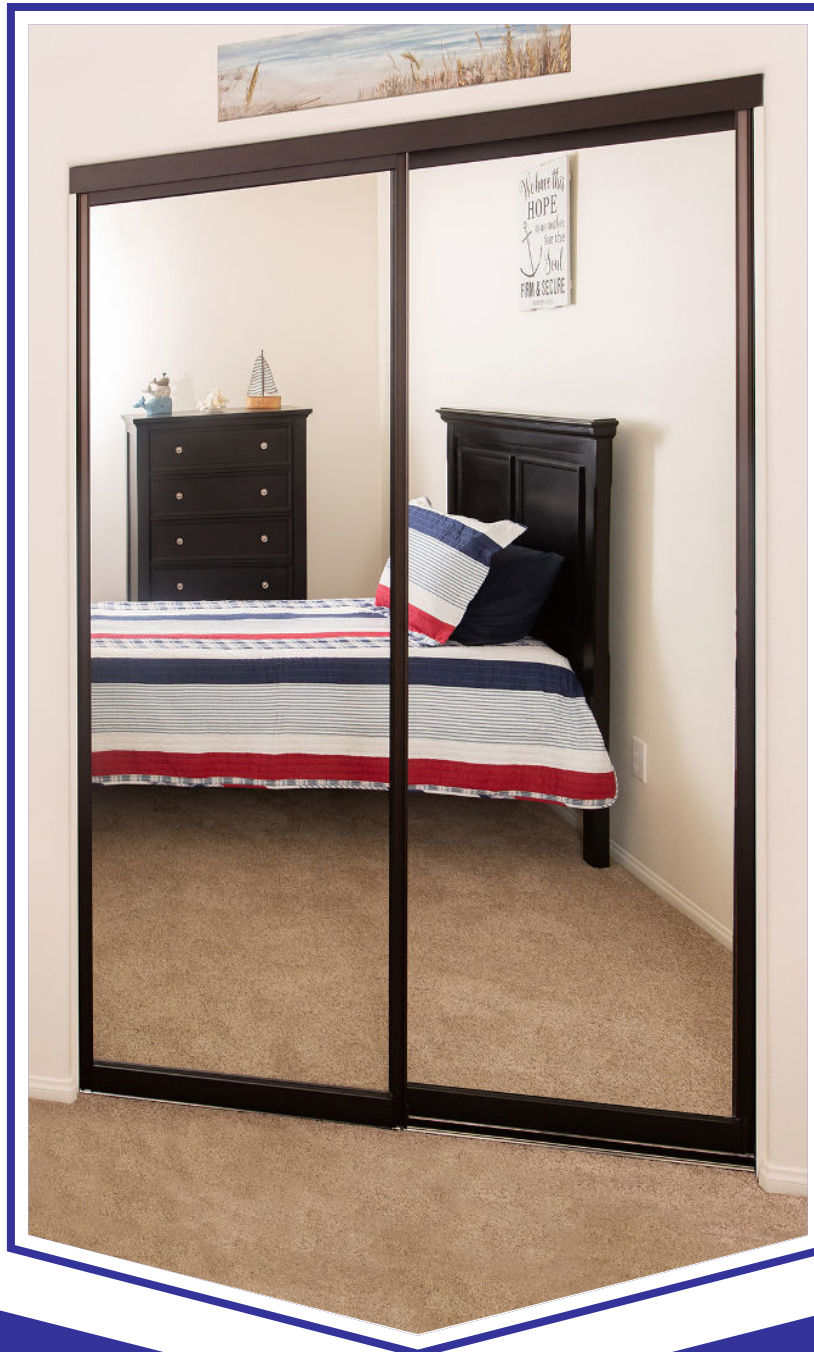

**SPECIALIZING IN CUSTOM MIRROR WARDROBE DOORS**

**MANUFACTURER OF A HEAVY DUTY, QUALITY MIRROR DOOR WITH MANY GREAT FEATURES**

**M-1000 SERIES MONUMENT**

- Full length mohair in head track for quiet slide (see detail A).
- Heavy Duty aluminum bottom track, with a thick gauge stainless steel track that snaps in and conceals installation screws (see detail B).

**USA  
MADE**

- Mirror is  $\frac{3}{16}$  thick with Cat 2 Safety backing
- Soft vinyl bumpers that hide assembly screws and allows for a soft cushion close (see detail C).

**GLAZING  
OPTIONS**

- Acid Etch Glass
- P516 Obscure Glass
- Clear Glass
- Bronze Glass
- Gray Glass
- Rain Glass
- & Many more

# 1000 SERIES FRAMED TRIPLE TRACK