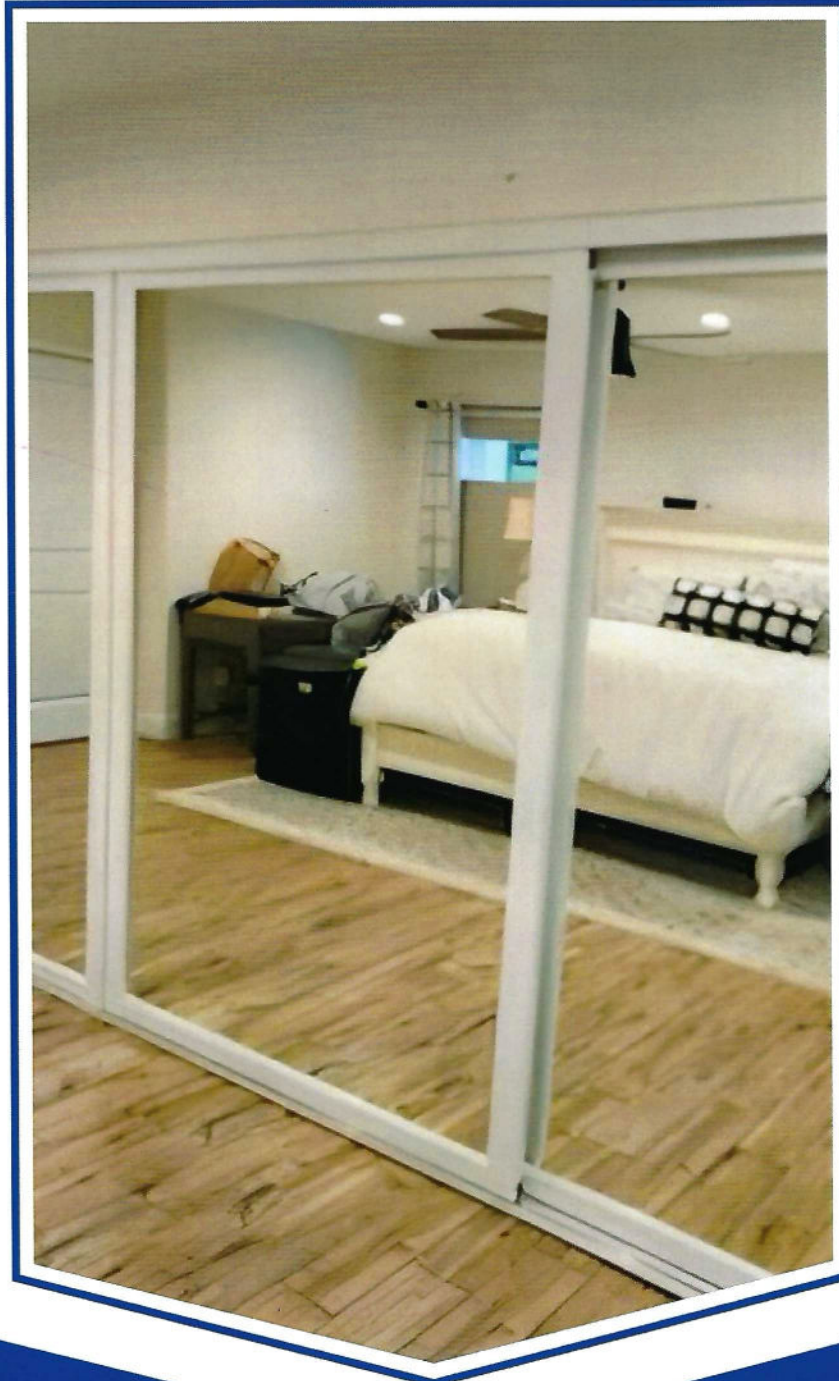

SPECIALIZING IN CUSTOM MIRROR WARDROBE DOORS

MANUFACTURER OF A HEAVY DUTY, QUALITY MIRROR DOOR WITH MANY GREAT FEATURES

**M-3000
WIDE STILE
PATRIOT**

- Full length mohair in head track for quiet slide (see detail A).
- Heavy Duty aluminum bottom track, with a thick gauge stainless steel track that snaps in and conceals installation screws (see detail B).

**USA
MADE**

- Mirror is $\frac{3}{16}$ thick with Cat 2 Safety backing
- Soft vinyl bumpers that hide assembly screws and allows for a soft cushion close (see detail C).

**GLAZING
OPTIONS**

- White Board
- Acid Etch Glass
- P516 Obscure Glass
- Clear Glass
- Bronze Glass
- Gray Glass
- Rain Glass
- & Many more